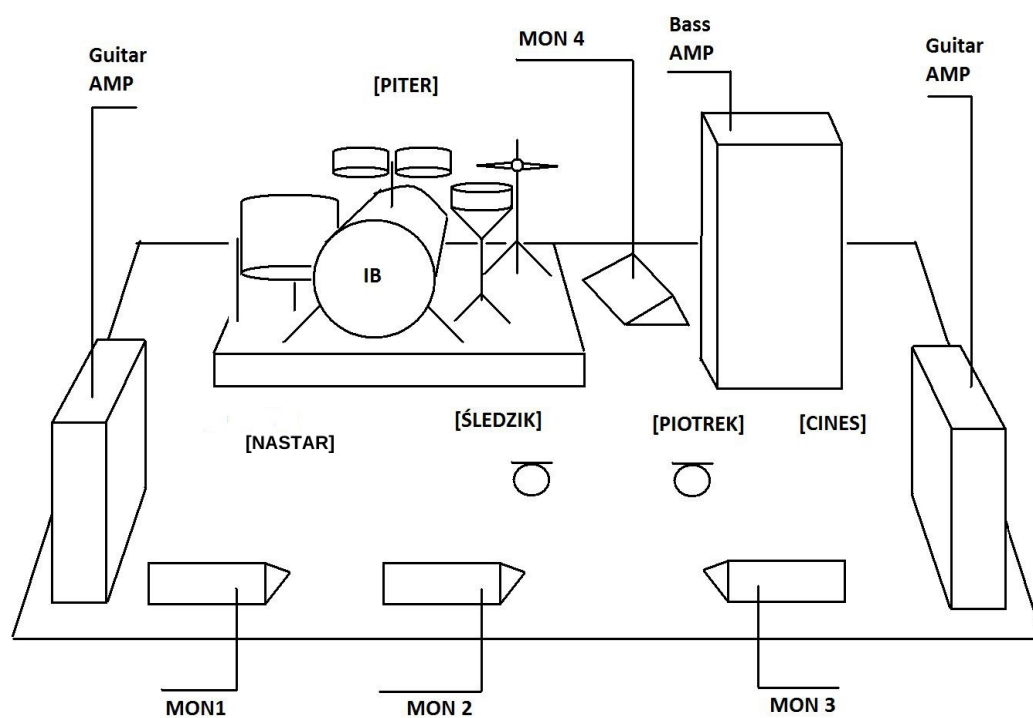

Infernal Bizzare

[INPUT LIST]

Lp.	Instrument	Outboard
1	Kick	Gate
2	Sn Top	Compressor
3	Sn Bott	Bramka
4	Hats	
5	Rack tom - 1	Gate
6	Rack tom - 2	Gate
7	Floor tom – 3	Gate
8	X	
9	Overhead L	
10	Overhead R	
11	Bass XLR/Mic	Compressor
12	Electric Guitar L	
13	Electric Guitar R	
14	Vocal Main	Compressor
15	Vocal Backing	
16	Delay	
17	Reverb L	
18	Reverb R	

Infernal

[STAGE PLAN]

wicek69@poczta.fm

600 251 897